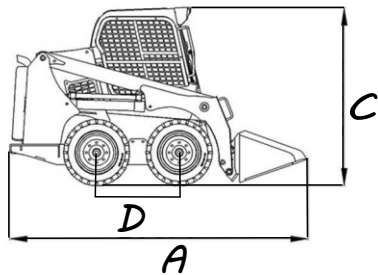

Dimensions (mm):

Overall Length 3420mm
Overall Width 1740mm
Overall Height 2050mm

Key Features

Bucket Size 0.4 m³ • Auto Levelling System
Engine Type: C490BPG • Rated Power: 37kW
Operating Weight: 3100kg • Tyre Size: 10-16.5
Quality without compromise

JC45 Wuhlf

Skid Steer Loader

Technical Data:

<i>A</i>	Overall Length	3420mm
<i>B</i>	Overall Width	1740mm
<i>C</i>	Overall Height	2050mm
<i>D</i>	Wheel Base	991 mm
<i>E</i>	Max Dumping Height	2380 mm
<i>F</i>	Max Reach	750mm
<i>G</i>	Height at Max Extension	3980mm

<i>Specifications</i>	Operating Weight	3100kg
	Bucket Capacity	0.4m ³
	Dumping Angle	40°
	Rated Load	700kg
<i>Traveling Speed</i>	Max Travel Speed	12km/h
	<hr/>	
<i>Engine</i>	Type	4cyl Diesel
	Rated Power	37kw
	Model	Xinchai C490BPG
<i>Tyres</i>	Standard Size	10-16.5
	<hr/>	
<i>Tank Capacities</i>	Fuel Tank	65 ℓ
	Hydraulic Oil Tank	65 ℓ
<i>Working Hydraulics</i>	Sauer-Danfoss Hydraulic Pump	
	Eaton Hydraulic Pump	
	Hydraulic Pump Flow (L/min)	75
<i>Brake System</i>	Hydraulic Brake System	