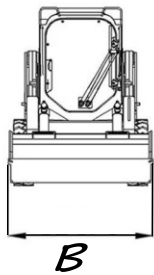

Dimensions (mm):

Overall Length 3420mm
Overall Width 1740mm
Overall Height 2050mm

Key Features

Bucket Size 0.4 m³ • Auto Levelling System
Engine Type: C490BPG • Rated Power: 37kW
Operating Weight: 3100kg • Tyre Size: 10-16.5
Quality without compromise

JC45 Wuhlf

Skid Steer Loader

Technical Data:

<i>A</i>	Overall Length	3420mm
<i>B</i>	Overall Width	1740mm
<i>C</i>	Overall Height	2050mm
<i>D</i>	Wheel Base	991 mm
<i>E</i>	Max Dumping Height	2380 mm
<i>F</i>	Max Reach	750mm
<i>G</i>	Height at Max Extension	3980mm

<i>Specifications</i>	Operating Weight	3100kg
	Bucket Capacity	0.4m ³
	Dumping Angle	40°
	Rated Load	700kg
<i>Traveling Speed</i>	Max Travel Speed	12km/h
	<hr/>	
<i>Engine</i>	Type	4cyl Diesel
	Rated Power	37kw
	Model	Xinchai C490BPG
<i>Tyres</i>	Standard Size	10-16.5
	<hr/>	
<i>Tank Capacities</i>	Fuel Tank	65 ℓ
	Hydraulic Oil Tank	65 ℓ
<i>Working Hydraulics</i>	Sauer-Danfoss Hydraulic Pump	
	Eaton Hydraulic Pump	
	Hydraulic Pump Flow (L/min)	75
<i>Brake System</i>	Hydraulic Brake System	