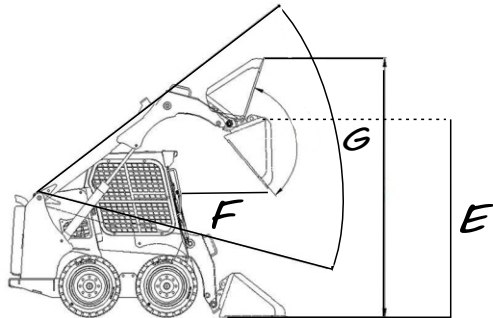

Dimensions (mm):

Overall Length 3420mm
Overall Width 1740mm
Overall Height 2050mm

Key Features

Bucket Size 0.4 m³ • Auto Levelling System
Engine Type: C490BPG • Rated Power: 37kW
Operating Weight: 3100kg • Tyre Size: 10-16.5
Quality without compromise

JC45 Wuhlf

Skid Steer Loader

Technical Data:

<i>A</i>	Overall Length	3420mm
<i>B</i>	Overall Width	1740mm
<i>C</i>	Overall Height	2050mm
<i>D</i>	Wheel Base	991 mm
<i>E</i>	Max Dumping Height	2380 mm
<i>F</i>	Max Reach	750mm
<i>G</i>	Height at Max Extension	3980mm

<i>Specifications</i>	Operating Weight	3100kg
	Bucket Capacity	0.4m ³
	Dumping Angle	40°
	Rated Load	700kg
<i>Traveling Speed</i>	Max Travel Speed	12km/h
	<hr/>	
<i>Engine</i>	Type	4cyl Diesel
	Rated Power	37kw
	Model	Xinchai C490BPG
<i>Tyres</i>	Standard Size	10-16.5
	<hr/>	
<i>Tank Capacities</i>	Fuel Tank	65 ℓ
	Hydraulic Oil Tank	65 ℓ
<i>Working Hydraulics</i>	Sauer-Danfoss Hydraulic Pump	
	Eaton Hydraulic Pump	
	Hydraulic Pump Flow (L/min)	75
<i>Brake System</i>	Hydraulic Brake System	