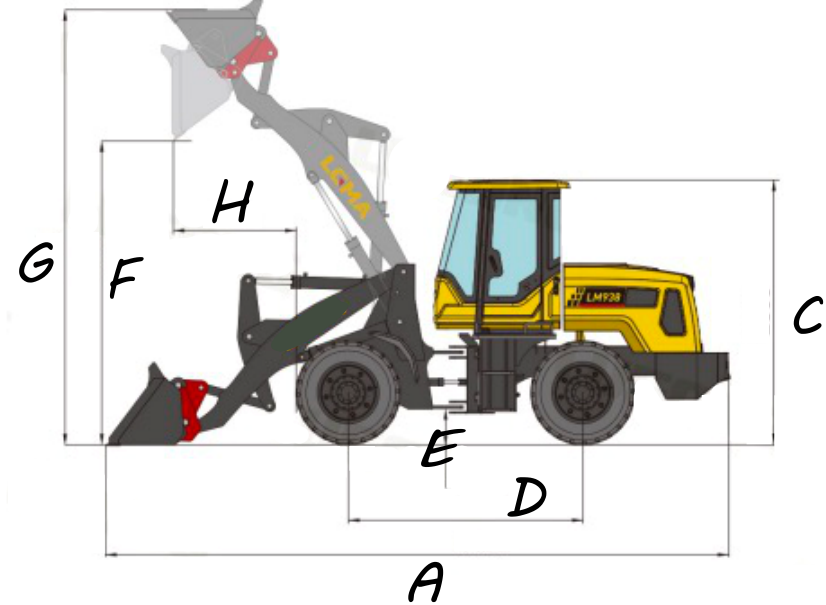

Dimensions (mm):

Overall Length 5800mm

Overall Width 1830mm

Overall Height 2650mm

Bucket Width 1900mm

Key Features

Bucket Size 0.8 m³

Engine Type: Yunnei 490 • Rated Power: 42kW
Operating Weight: 3800kg • Tyre Size: 20.5/70-16

Quality without compromise

LM920 Front End Loader

<i>Specifications</i>	Rated Load	1.6 Ton
	Bucket Capacity	0.8m ³
	Lifting Time	4s
	Min Turn Radius	5000mm
<i>Engine</i>	Type	4cyl Diesel
	Rated Power	42kw
	Model	Yunnei 490
<i>Tyres</i>	Standard Size	20.5/70-16
<i>Transmission</i>	Type	265 Integral H/L Speed
<i>Articulation</i>	Type	Full Hydraulic Articulated Steering Frame
<i>Working Hydraulics</i>	Lifting Time	4s
	Falling Time	3s
	Total Cycling Time	10s
<i>Brake System</i>	Operating Type	Mechanical Single Joystick
	Brake Booster Pump	Two-Way Air Brake

Technical Data:

<i>A</i>	Overall Length	5800mm
<i>B</i>	Overall Width	1830mm
<i>C</i>	Overall Height	2650mm
<i>D</i>	Wheel Base	2220mm
<i>E</i>	Min Ground Clearance	300mm
<i>F</i>	Max Dumping Height	3200mm
<i>G</i>	Max Lifting Height	4280mm
<i>H</i>	Max Dumping Distance	1050mm