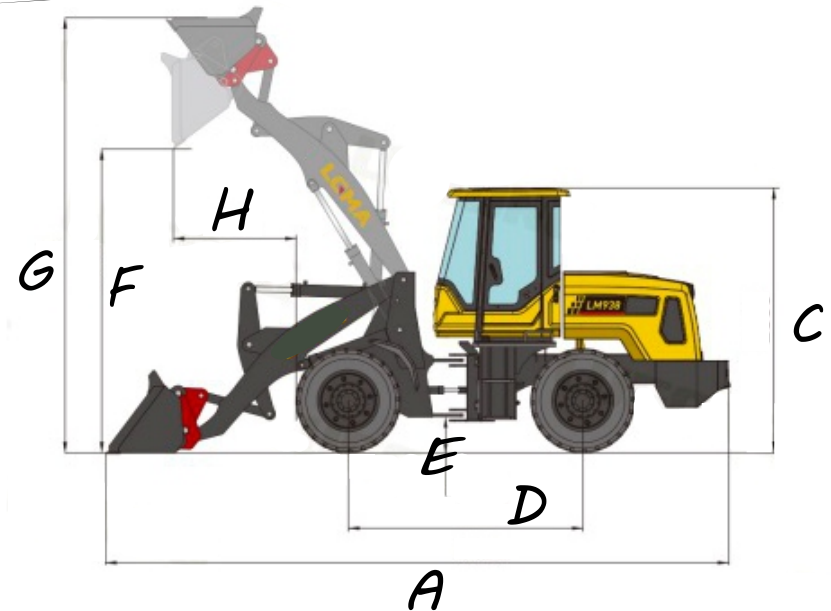

**WUHLF
EQUIPMENT
PTY (LTD)**

ZA22 Front-end Loader

Dimensions (mm):

Overall Length	6660mm
Overall Width	2100mm
Overall Height	2900mm
Bucket Width	2150mm

Key Features

Bucket Size 1.2m³

Engine Type: Yunnei 4108 Turbo • Rated Power: 92kW

Operating Weight: 5850kg • Tyre Size: 16/70-24

Quality without compromise

Head Office

Wallmannsthal Offramp

N1 North, Pretoria

Office: +27 (0) 12 548 0263

Office: +27 (0) 12 004 2000

Email: sales@wuhlf.co.za

Website: www.wuhlf.co.za

ZA22 Front End Loader

Technical Data:

<i>Specifications</i>	Rated Load	2.2 Ton
	Bucket Capacity	1.2m ³
	Lifting Time	4s
	Min Turn Radius	5000mm
<i>Engine</i>	Type	4cyl Diesel
	Rated Power	92kw
	Model	Yunnei 4108 Turbo
<i>Tyres</i>	Standard Size	16/70-24
<i>Transmission</i>	Type	280 Integral H/L Speed
<i>Articulation</i>	Type	Full Hydraulic Articulated Steering Frame
<i>Working Hydraulics</i>	Lifting Time	4s
	Falling Time	3s
	Total Cycling Time	10s
<i>Brake System</i>	Operating Type	Mechanical Single Joystick
	Brake Booster Pump	Two-Way Air Brake

<i>A</i>	Overall Length	6660mm
<i>B</i>	Overall Width	2100mm
<i>C</i>	Overall Height	2900mm
<i>D</i>	Wheel Base	2560mm
<i>E</i>	Min Ground Clearance	360mm
<i>F</i>	Max Dumping Height	3480mm
<i>G</i>	Max Lifting Height	4750mm
<i>H</i>	Max Dumping Distance	1050mm